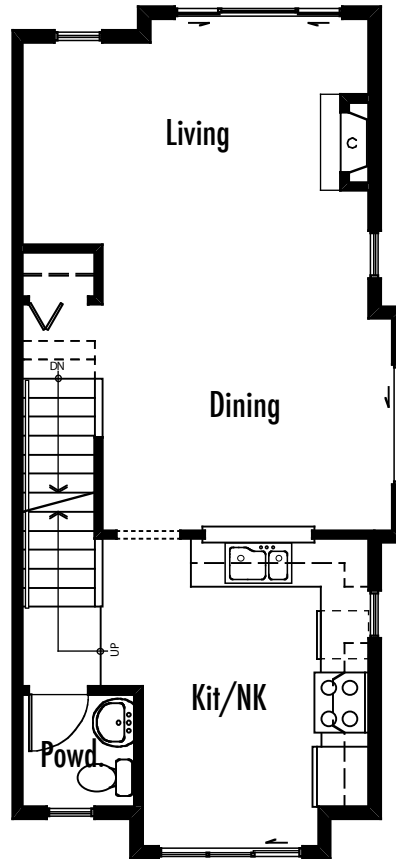

UNIT 30
THREE BEDROOMS
1230 SQ. FT.

Ground Floor
97 SQ.FT.

Second Floor
538 SQ.FT.

Third Floor
595 SQ.FT.