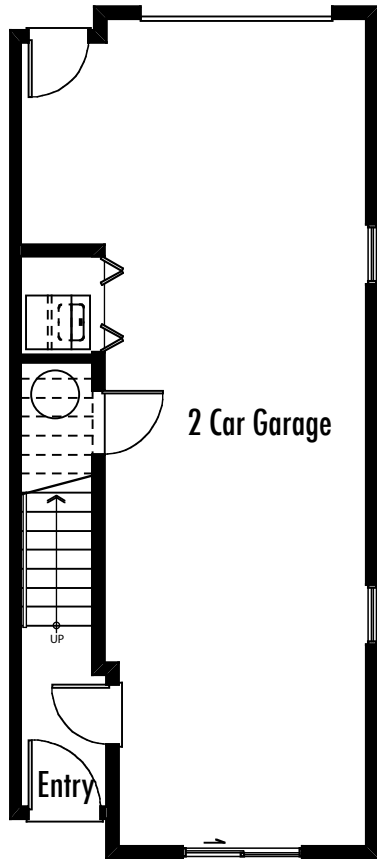

UNIT 30
THREE BEDROOMS
1230 SQ. FT.

Ground Floor
97 SQ.FT.

Second Floor
538 SQ.FT.

Third Floor
595 SQ.FT.