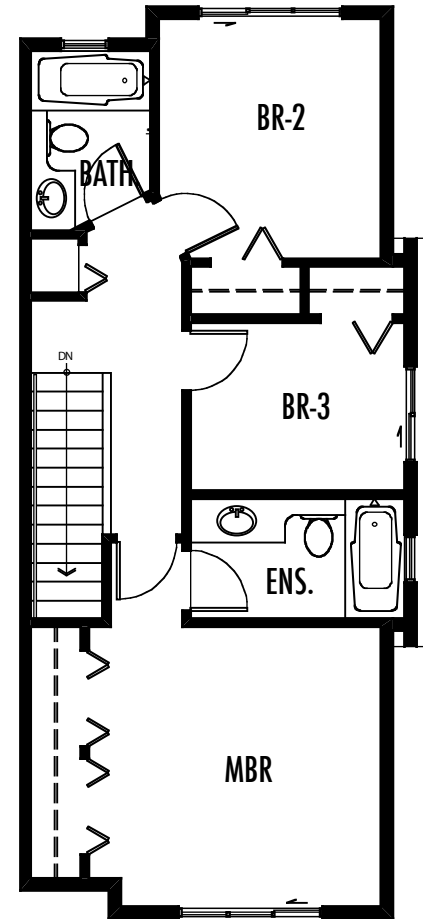

UNIT 16
THREE BEDROOMS
1234 SQ. FT.

Ground Floor
97 SQ.FT.

Second Floor
543 SQ.FT.

Third Floor
594 SQ.FT.