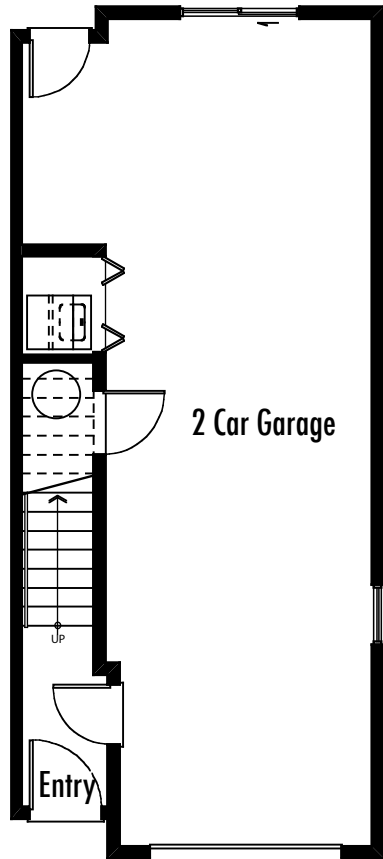

UNIT 16
THREE BEDROOMS
1234 SQ. FT.

Ground Floor
97 SQ.FT.

Second Floor
543 SQ.FT.

Third Floor
594 SQ.FT.