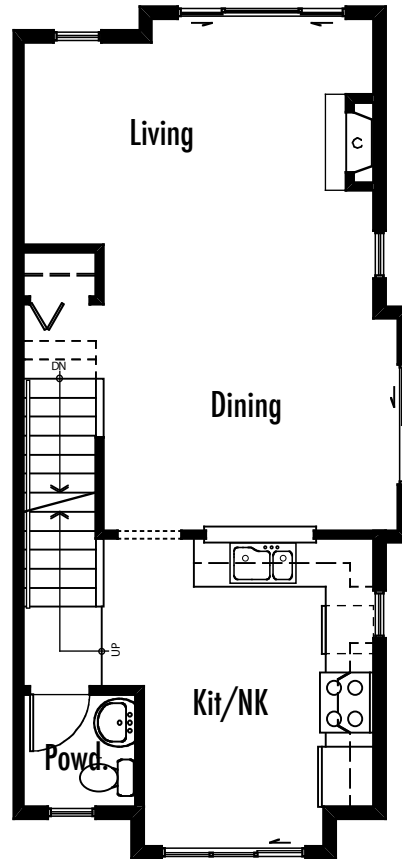

UNIT 16
THREE BEDROOMS
1234 SQ. FT.

Ground Floor
97 SQ.FT.

Second Floor
543 SQ.FT.

Third Floor
594 SQ.FT.